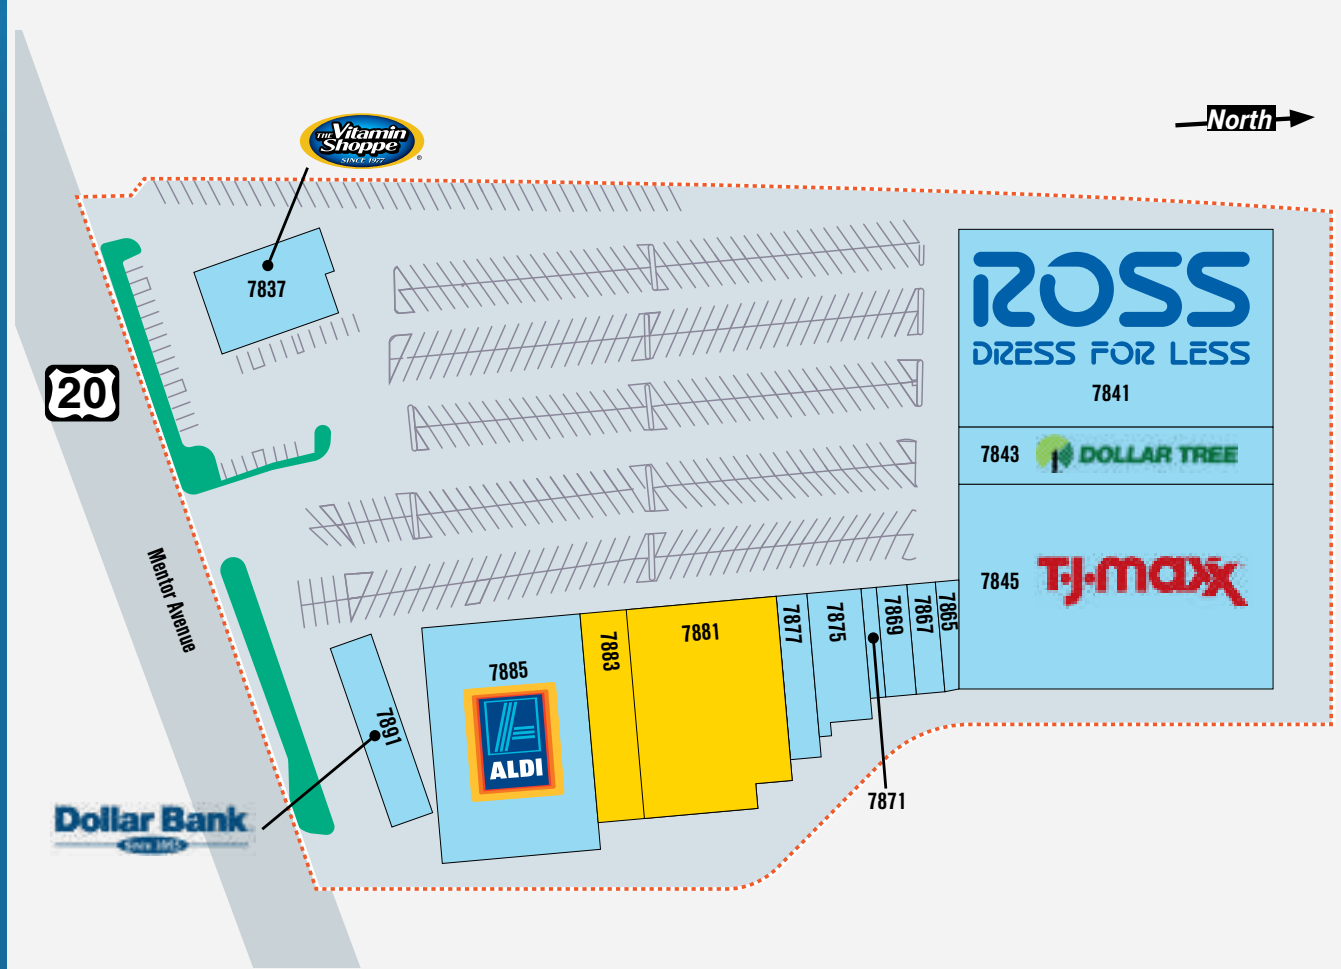

MENTOR CITY SHOPPING CENTER

LOCATION

» 7845 Mentor Avenue
Mentor, OH 44060

PROPERTY HIGHLIGHTS

- » Community shopping center located near Great Lakes Mall in Mentor, OH; 140,000 FT² of GLA
- » Anchored by Ross Dress for Less, TJ Maxx and Aldi
- » Prominent location with a signalized intersection along Mentor Avenue; 23,000 Cars Per Day

LEASING OPPORTUNITIES

» 20,233 FT² in-line storeroom available; will subdivide; 4,049 FT² and 16,184 FT²

GLIMCHER GROUP

7837	Vitamin Shoppe	7871	Great Clips
7841	Ross Dress For Less	7875	Kiddie Jungle
7843	Dollar Tree	7877	Natural Soap Lab
7845	TJ Maxx	7881	Available - 16,184 SF
7865	Rocco Barber Shop	7883	Available - 4,049 SF
7867	Weight Watchers	7885	Aldi
7869	Nail Studio & Spa	7891	Dollar Bank