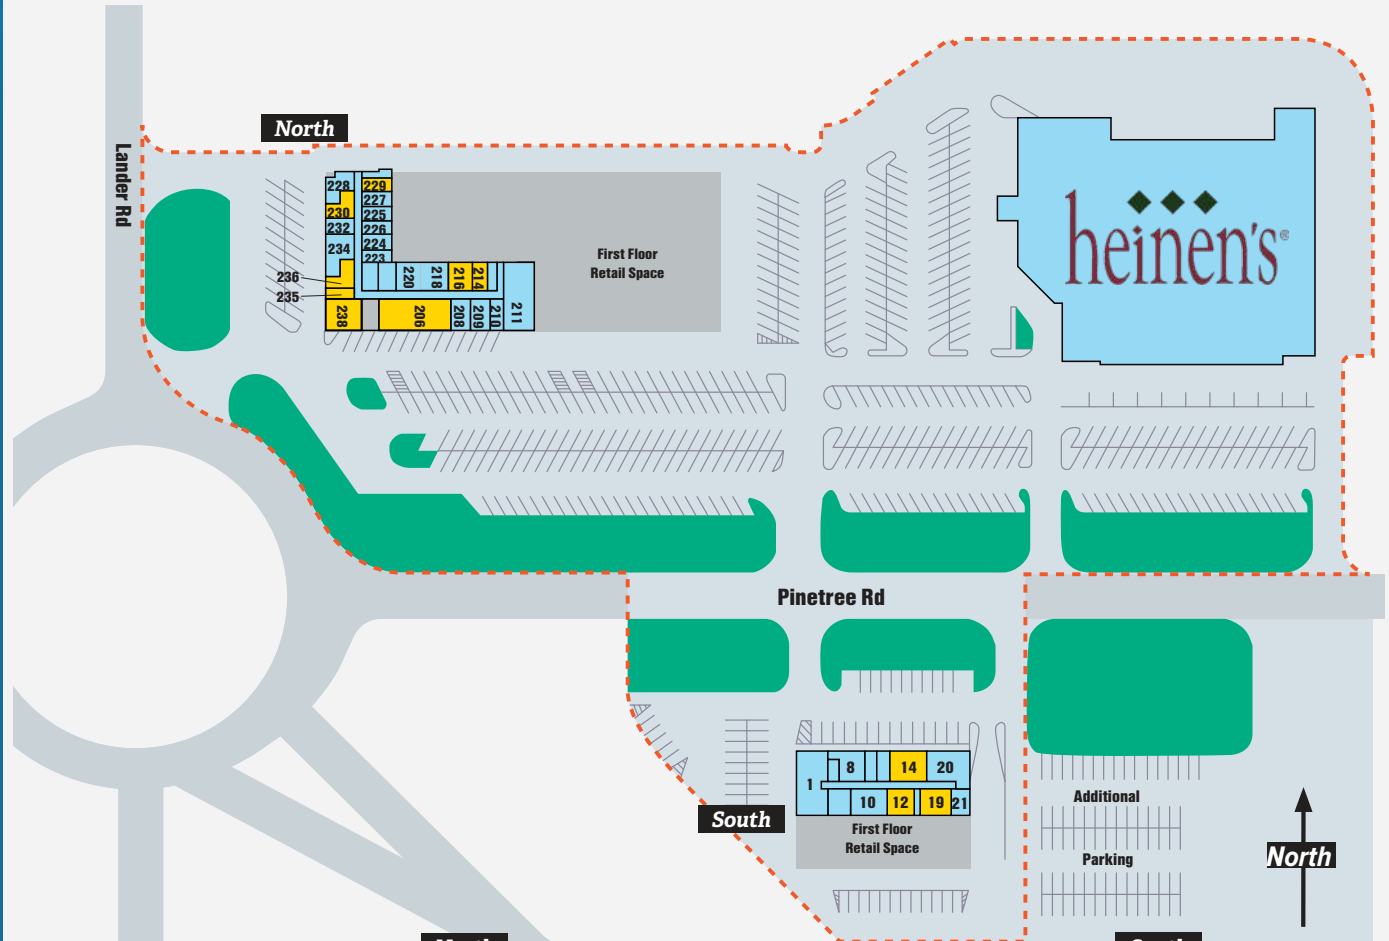

THE OFFICES @ LANDERWOOD

LOCATION

» 30559 Pinetree Road
Pepper Pike, OH 44124

PROPERTY HIGHLIGHTS

- » Located in Pepper Pike's financial & business district
- » Work, Shop and Dine without having to get in your car!
- » Office spaces available ranging from 230 Rsf; upto 891 sf
- » Renovated Lobby and Common Areas

North		South	
201	Watson Power Equipment	220	Cleveland Retail Group
203	Available - 250 RSF	226	Supreme Bar Review, Inc. (2)
205	Parker Amsel	225	Glory Shine and Glow Hair Studio
206	Available - 1,896 RSF	227	Rock Family LLC
207	David Morrison	228	Home Instead Senior Care
208	Raphael Lancry	229	Available - 312 RSF
209	Ohio Realty - Portage LLC	230	Available - 480 RSF
210	Mark Goodman	232	Glimcher Group
211	FIT Learning	234	Black Velvet Spa, LLC
214	Available - 335 RSF	235	Available - 230 RSF
216	Available - 500 RSF	236	Available - 443 RSF
218	Mark Nacht Agency	238	Available - 891 RSF
		1	Team 8
		8	State Farm Insurance
		10	Team 8
		12	Available - 593 RSF
		14	Available - 975 RSF
		19	Available - 650 RSF
		20	Michael L. Leichner
		21	Beauty Secrets, LLC